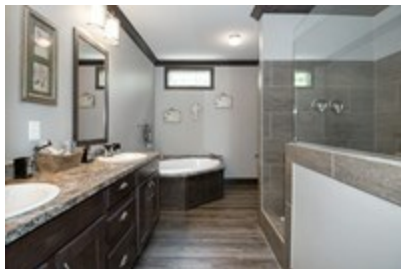

# The Fayetteville

**The Fayetteville** Floor plan number: CW2018850TXAB  
3 beds • 2 baths • 1680 sq.ft. • 28' width • 60' depth

Our home building facilities invest in continuous product and process improvements. Plans, dimensions, features, materials, specifications and availability are subject to change without notice or obligation. Renderings and floor plans are representative likenesses of our homes and may differ from the actual homes. We invite you to tour a Home Center near you and inspect the highest value in quality housing available or call (479) 770-0827 to speak with a Home Consultant. Copyright 2017, CMH. All rights reserved.