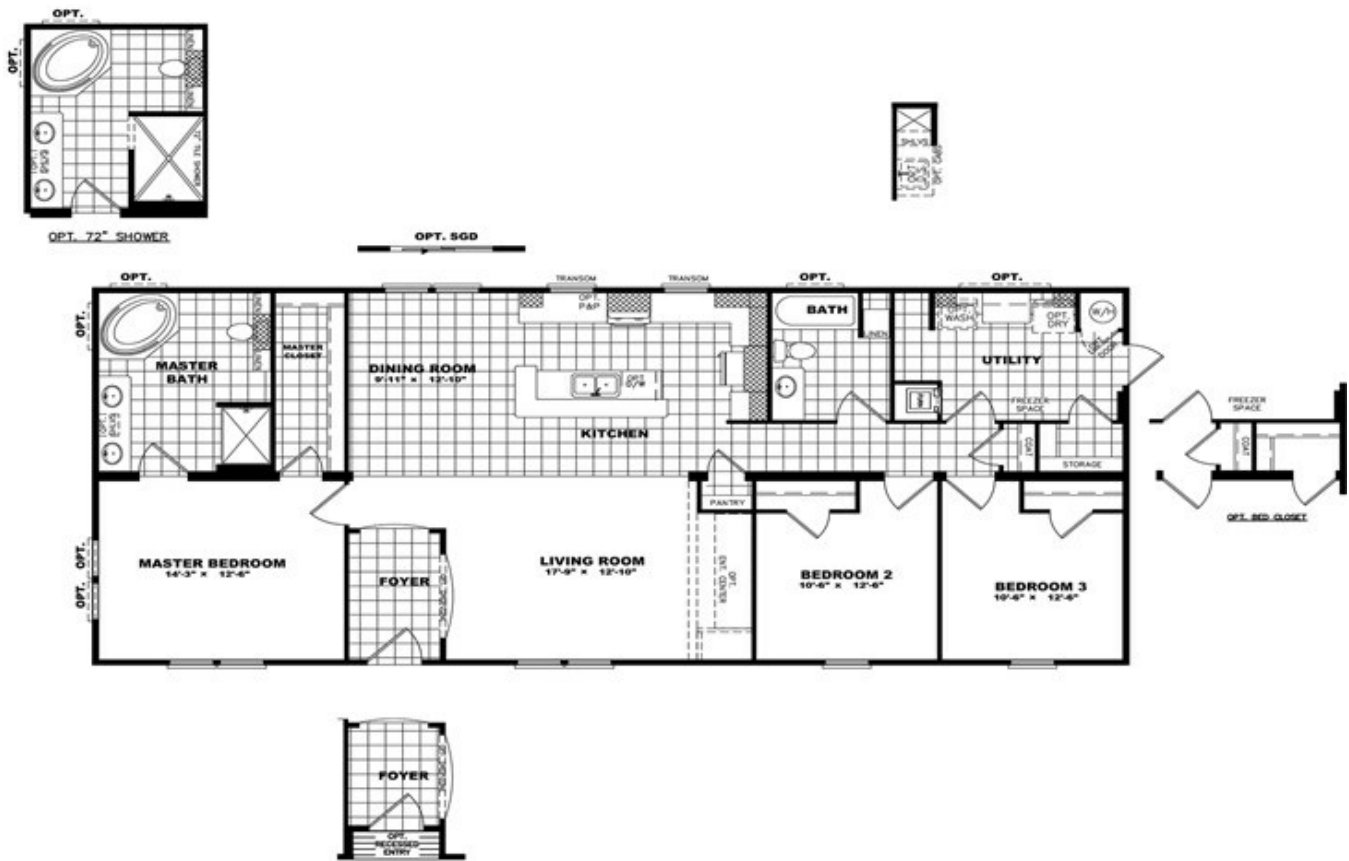

# The Fayetteville

**The Fayetteville** Floor plan number: CW2018850TXAB  
3 beds • 2 baths • 1680 sq.ft. • 28' width • 60' depth

Our home building facilities invest in continuous product and process improvements. Plans, dimensions, features, materials, specifications and availability are subject to change without notice or obligation. Renderings and floor plans are representative likenesses of our homes and may differ from the actual homes. We invite you to tour a Home Center near you and inspect the highest value in quality housing available or call (479) 770-0827 to speak with a Home Consultant. Copyright 2017, CMH. All rights reserved.