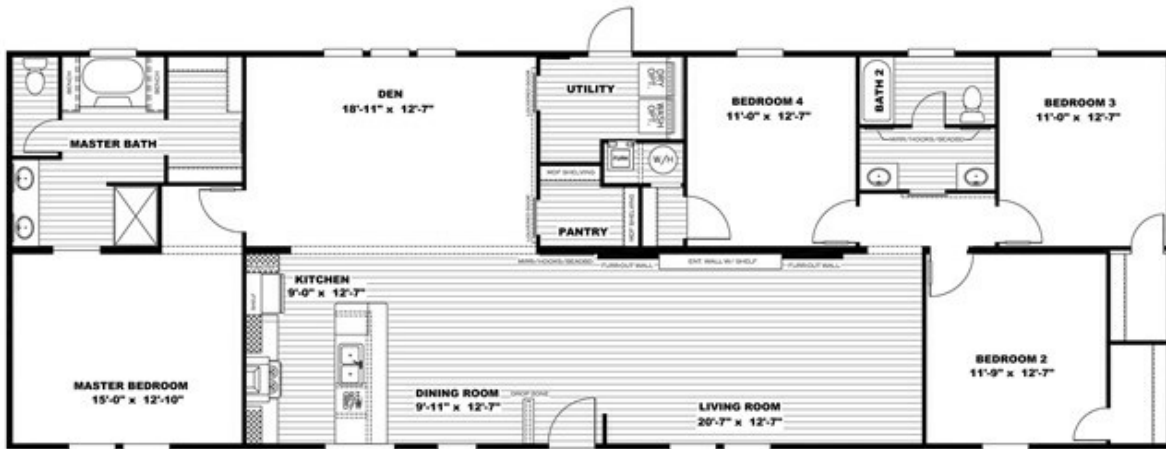

THE BREEZE II Floor plan number: CS2021674TNAB
4 beds • 2 baths • 2128 sq.ft. • 28' width • 76' depth

Our home building facilities invest in continuous product and process improvements. Plans, dimensions, features, materials, specifications and availability are subject to change without notice or obligation. Renderings and floor plans are representative likenesses of our homes and may differ from the actual homes. We invite you to tour a Home Center near you and inspect the highest value in quality housing available or call (479) 770-0827 to speak with a Home Consultant. Copyright 2017, CMH. All rights reserved.